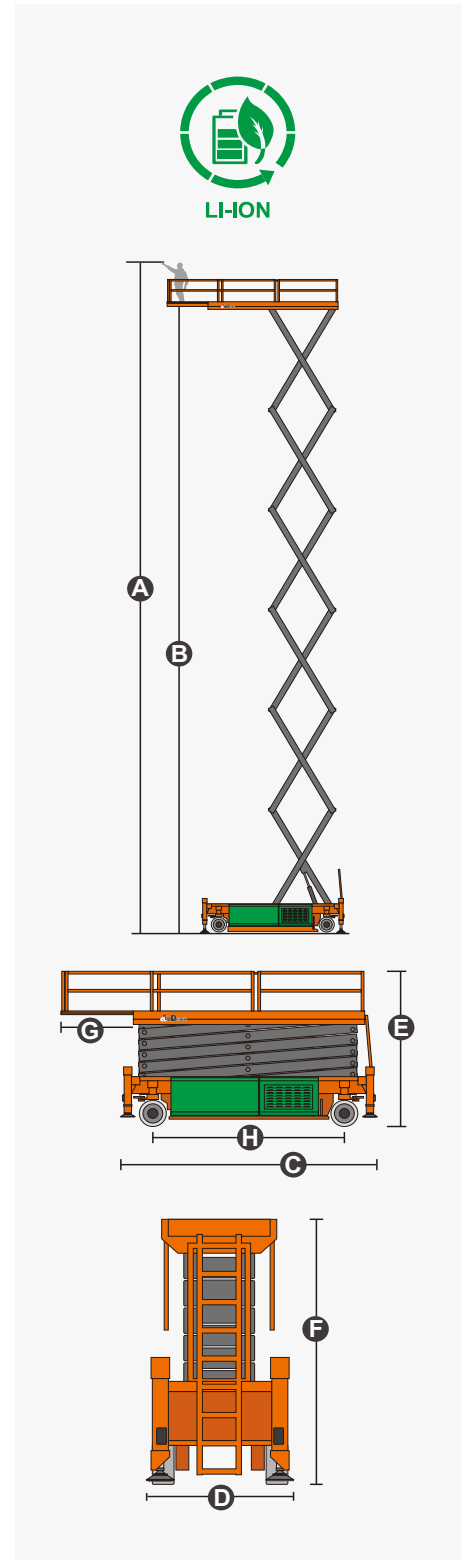

DINGLI

Exceed · New Height

JCPT3214DC

Self-propelled Scissor Lifts

SPECIFICATIONS

Size	Metric	British
Max. Working Height A	32.00m	105ft
Max. Platform Height B	30.00m	98ft 5in
Overall Length C	6.41m	21ft
Overall Width D	1.40m	4ft 7in
Overall Height(Rails Up) E	4.16m	
Overall Height(Rails Down) F	3.17m	10ft 5in
Platform Size(Length×Width)	5.85m×1.20m	19ft 2in×3ft 11in
Platform Extension Size G	1.90m	6ft 3in
Ground Clearance(Stowed/Raised)	0.19m/0.02m	8in/1in
Wheelbase H	4.87m	16ft
Turning Radius(Inside/Outside)	2.60m/3.50m	8ft 6in/11ft 6in
Tyres	28×12-22	28×12-22

Performance		
S.W.L	750kg	1653lb
S.W.L On Extension	750kg	1653lb
Max. Occupants	2	2
Gradeability	30%	30%
Travel Speed(Stowed)	1.5km/h	0.93mph
Travel Speed(Raised)	0.1km/h	0.06mph
Max. Working Slope	1°(0°)	1°(0°)
Up/Down Speed	160/105sec	160/105sec

DINGLI

Exceed · New Height

JCPT3214DC

Self-propelled Scissor Lifts

FEATURES

Standard Items

- Proportional Joystick Controls
- Self-Locking Gates
- One-Way Platform Extension Deck
- Four-Wheel Drive
- Four-Wheel Steering
- Automatic Braking System
- Self-Weight Lowering System
- Tubing Explosion-Proof System
- Onboard Fault Diagnostic System
- Tilt Alarm
- Motion Alarm
- Horn
- Hour Meter
- Charging Protection System
- Flashing LED Beacon
- Foldable Guard Rails
- Drive Enable
- Charging Indicator
- Manual Brake Release
- Lanyard Attachment Point
- Tie-Down And Lifting Points
- Automatic Leveling Hydraulic Outriggers
- Emergency Pump
- Emergency Stop Button
- Platform Load Sense System
- Drivable At Full Height