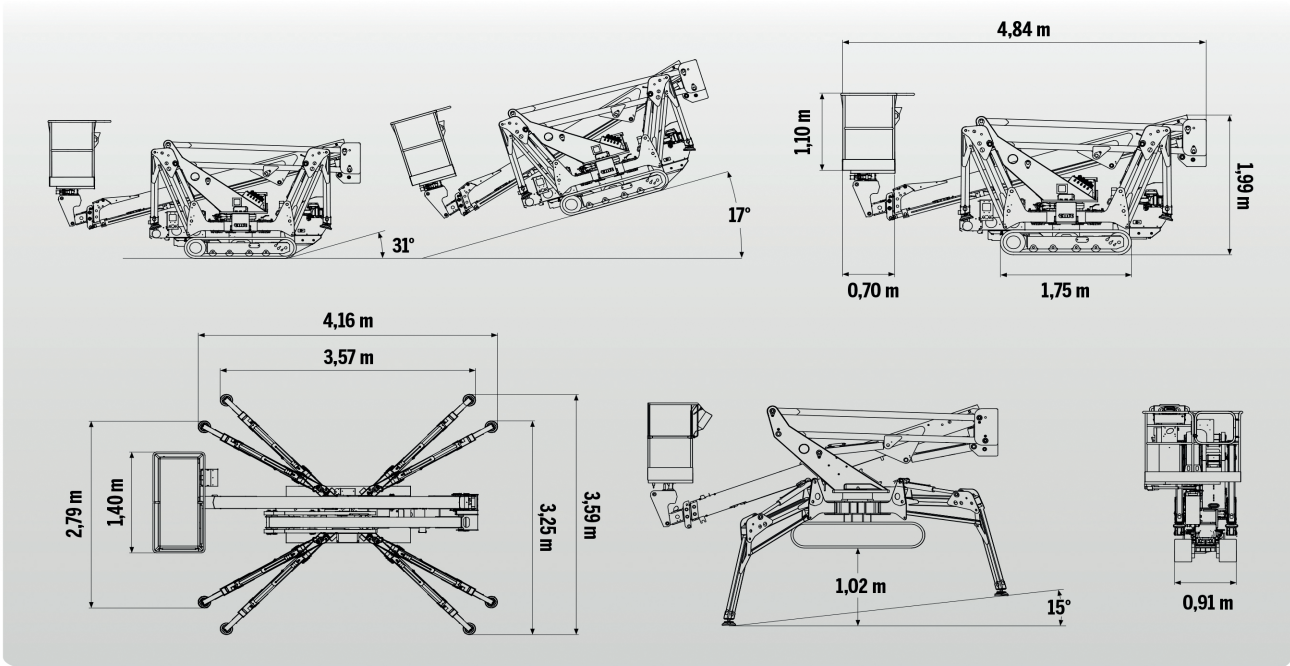

# S19HD

## TECHNICAL DATA

## MAXIMUM LOAD

200 KG + + 40 KG 80 KG

## PERFORMANCE