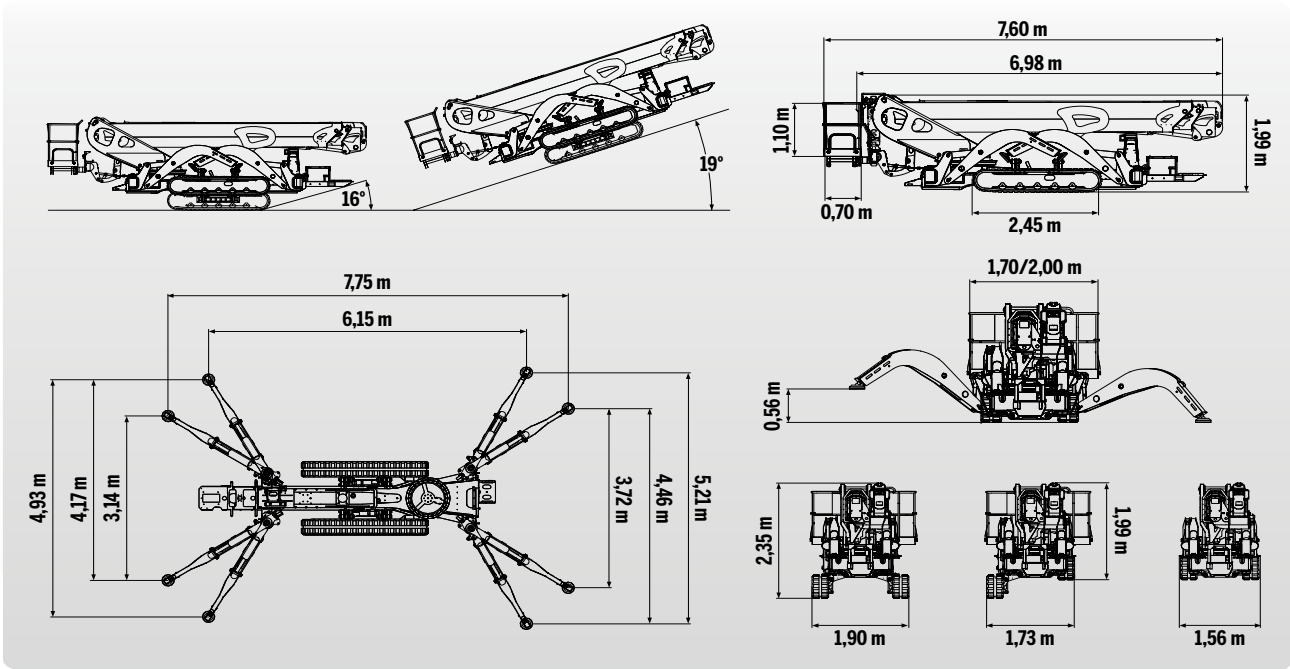

TECHNICAL DATA

MAXIMUM LOAD

220 KG + 60 KG
120 KG + 40 KG

PERFORMANCE